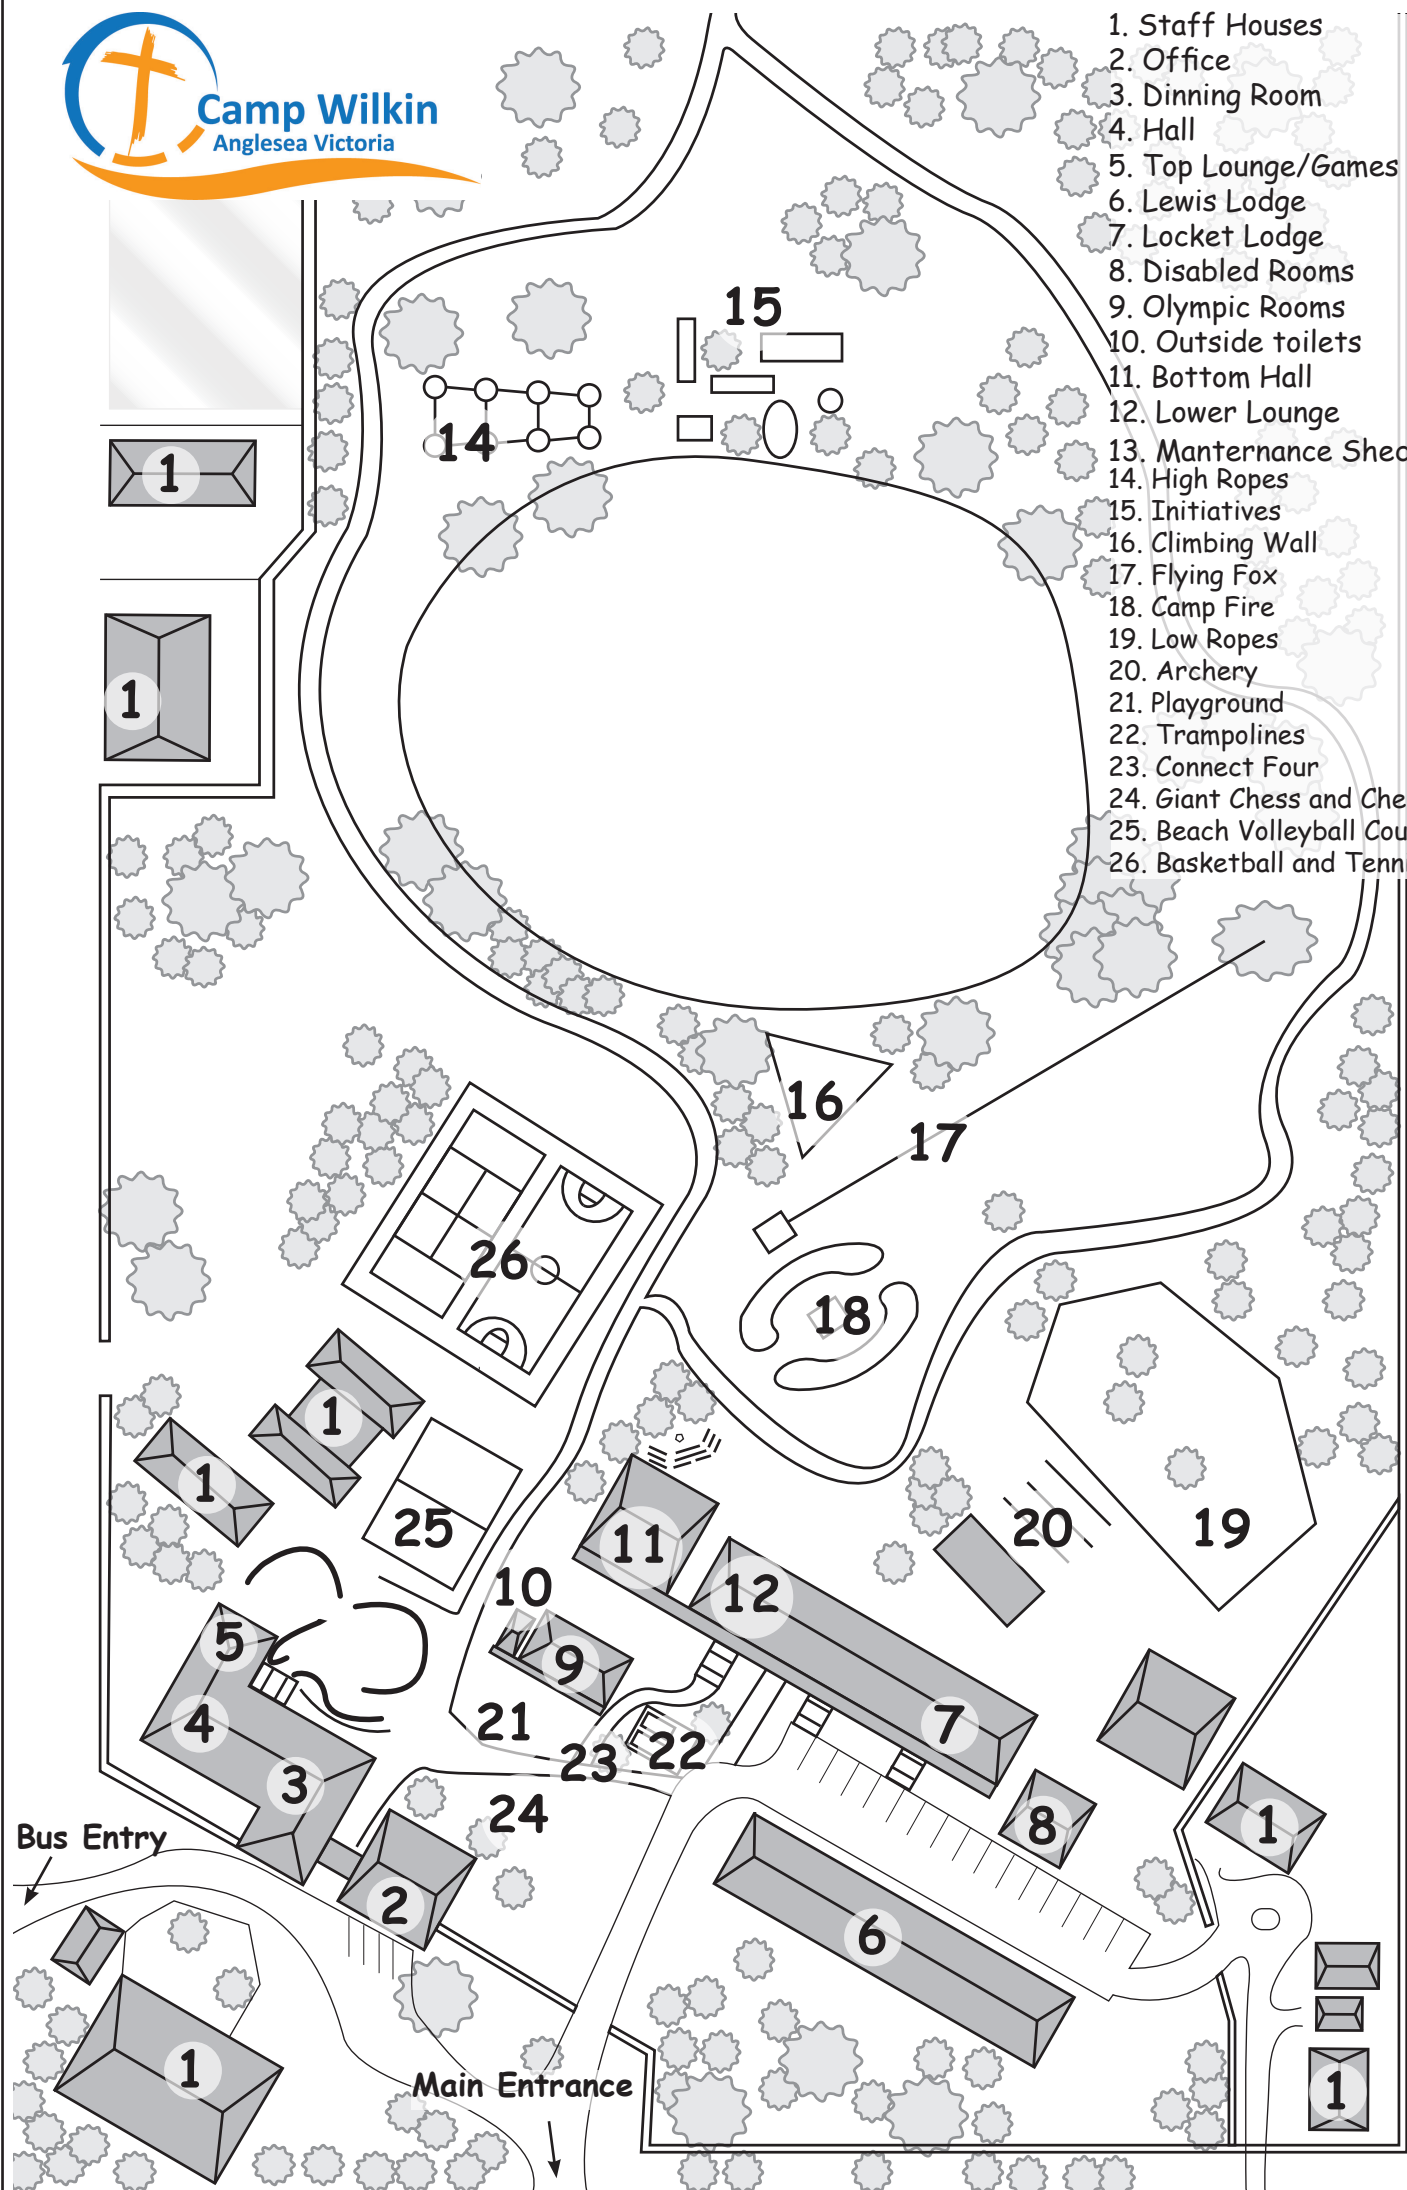

1. Staff Houses
2. Office
3. Dining Room
4. Hall
5. Top Lounge/Games Room
6. Lewis Lodge
7. Locket Lodge
8. Disabled Rooms
9. Olympic Rooms
10. Outside toilets
11. Bottom Hall
12. Lower Lounge
13. Manterance Shed
14. High Ropes
15. Initiatives
16. Climbing Wall
17. Flying Fox
18. Camp Fire
19. Low Ropes
20. Archery
21. Playground
22. Trampolines
23. Connect Four
24. Giant Chess and Checkers
25. Beach Volleyball Court
26. Basketball and Tennis Court

Golf Links Rd

Noble Street

Bus Entry

Main Entrance