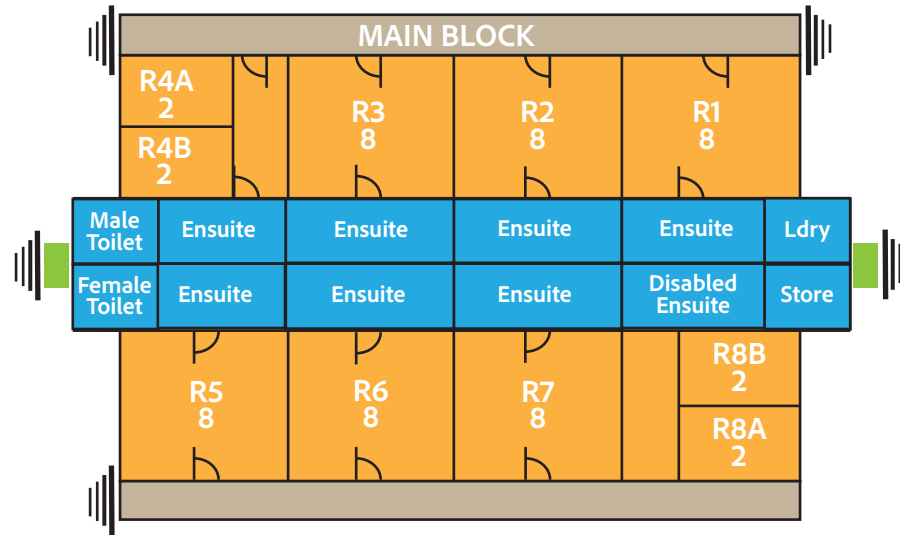

## SLEEPING ACCOMMODATION

ACCOMMODATION DETAILS:  
 Main Block - 56 Beds - 10 Rooms  
 Seabreeze - 44 Beds - 8 Rooms  
 Total Block Rooms is 100 Beds - 18 Rooms

\*Tepees x 2 - 14 People  
 Main Exits

Please be aware of which rooms have been allocated to you from BCV administration on the accommodation hire form. Please fill the Main Block Building first and others accordingly based on numbers booked. Extra beds can be placed in the Main Block. When separating genders / groups, Sea Breeze is recommended for males and please only use rooms allocated for numbers booked. Please consult with BCV staff prior to your stay and or camp as your cooperation is greatly appreciated. Thank you.