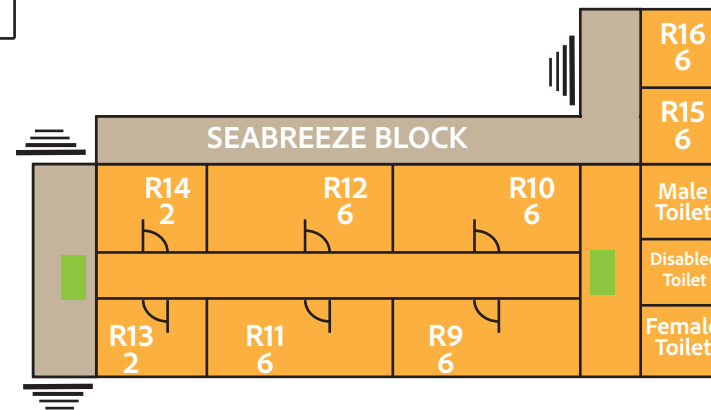

## SLEEPING ACCOMMODATION

ACCOMMODATION DETAILS:  
 Main Block - 56 Beds - 10 Rooms  
 Seabreeze - 44 Beds - 8 Rooms  
 Total Block Rooms is 100 Beds - 18 Rooms

\*Tepees x 2 - 14 People  
 Main Exits

Please be aware of which rooms have been allocated to you from BCV administration on the accommodation hire form. Please fill the Main Block Building first and others accordingly based on numbers booked. Extra beds can be placed in the Main Block. When separating genders / groups, Sea Breeze is recommended for males and please only use rooms allocated for numbers booked. Please consult with BCV staff prior to your stay and or camp as your cooperation is greatly appreciated. Thank you.