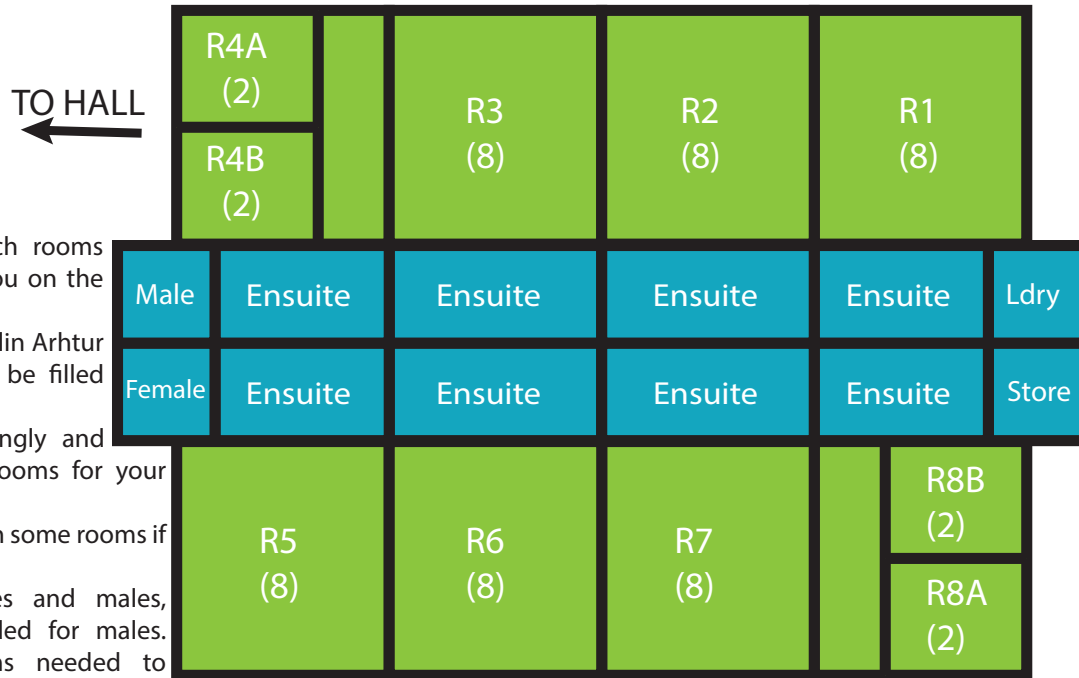

CAR PARK

COLIN ARTHUR WING

Please be aware of which rooms have been allocated to you on the Hire Form. It is suggested that the Colin Arthur & Lindsay Lockett wings be filled first. Please fill rooms accordingly and only use the necessary rooms for your camp numbers. Extra beds can be placed in some rooms if needed. When separating females and males, Seabreeze is recommended for males. Again only using rooms needed to accommodate your numbers. Please do not hesitate to speak to camp staff prior to your camp for help with room allocations. Your cooperation in this matter is greatly appreciated. Thank you.

OUTSIDE AMENITIES

→ TO OFFICE

LINDSAY LOCKET WING

SEABREEZE

← TO DINING HALL

ACCOMMODATION

- Colin Arthur Wing - 28 beds – 5 rooms
  - Lindsay Lockett Wing - 28 beds – 5 rooms
  - Seabreeze - 28 beds - 6 rooms
  - TOTAL** 84 beds – 16 rooms
- (Each room in both blocks has one double bed)